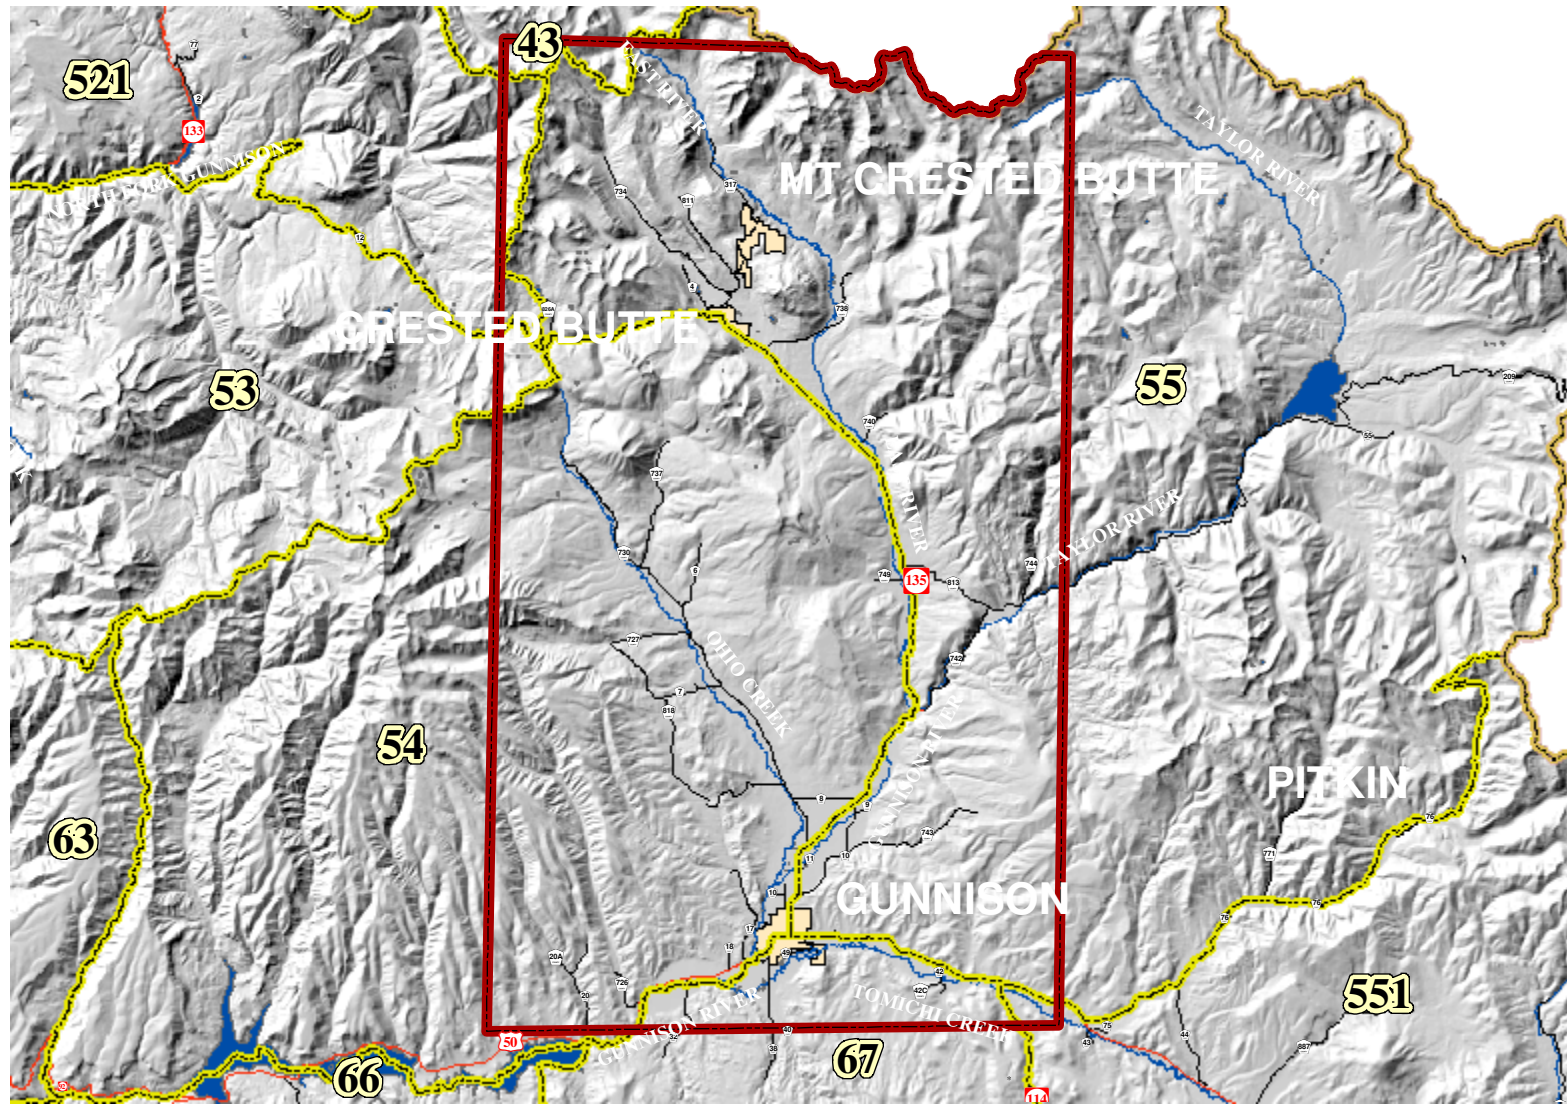

Figure IV-1 Gunnison County Colorado Division of Wildlife Game Management Units

Legend			
	Gunnison County		Cities and Towns
	US/State Highways		Study Area
	County Roads		CDO Game Management Units
	Streams		
	Lakes		

Map Produced by Gunnison County GIS
970.641.7620
November 12, 2003
File: N:\Ag Open Space\CDO game management units.mxd