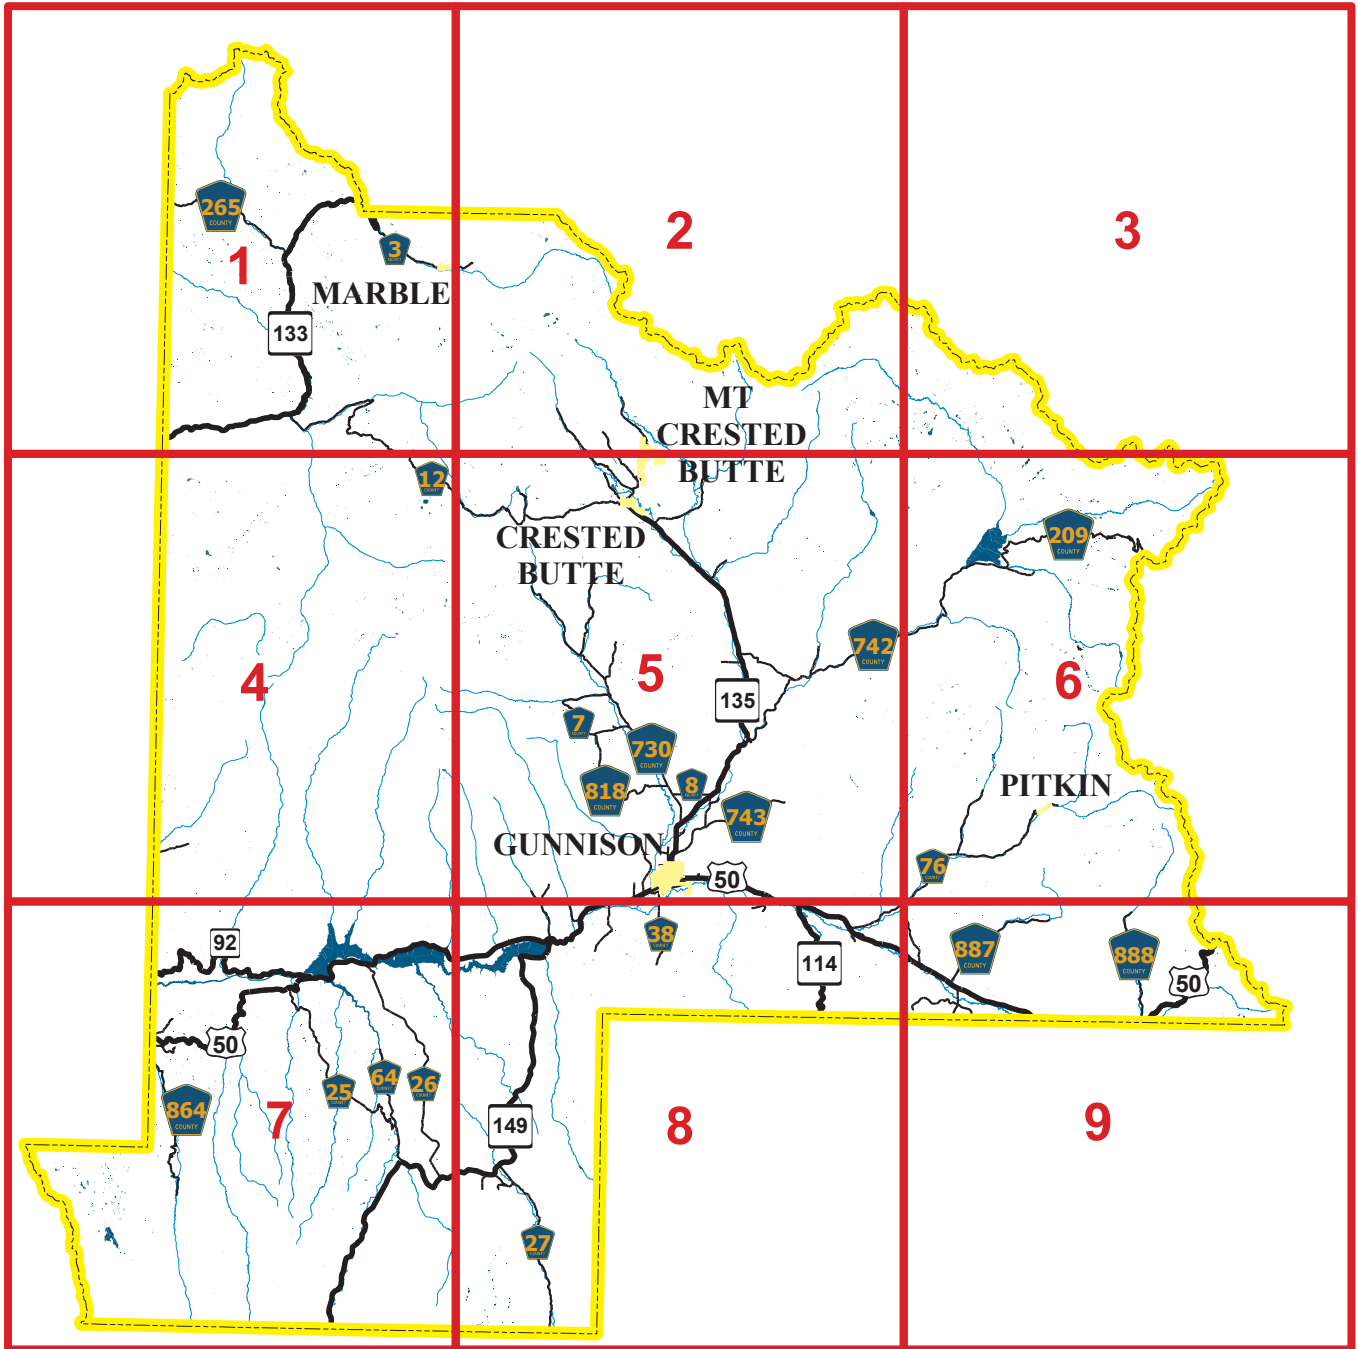

Subdivision Map Pages

Legend

-  Map Pages
-  Gunnison County Boundary
-  Towns
-  State Highways
-  County Roads
-  Lakes
-  Major Streams

1 in = 12 miles

THIS MAP WAS PREPARED BY GUNNISON COUNTY AND REPRESENTS GENERALIZED GEOGRAPHIC DATA FOR GENERAL PLANNING PURPOSES ONLY. THE DATA PORTRAYED SHOULD NOT BE RELIED UPON TO ESTABLISH LEGAL TITLE, BOUNDARY LINES, THE PRECISE LOCATION OF IMPROVEMENTS, OWNERSHIP, MAINTENANCE, EASEMENTS OR PUBLIC RIGHT-OF-WAYS.